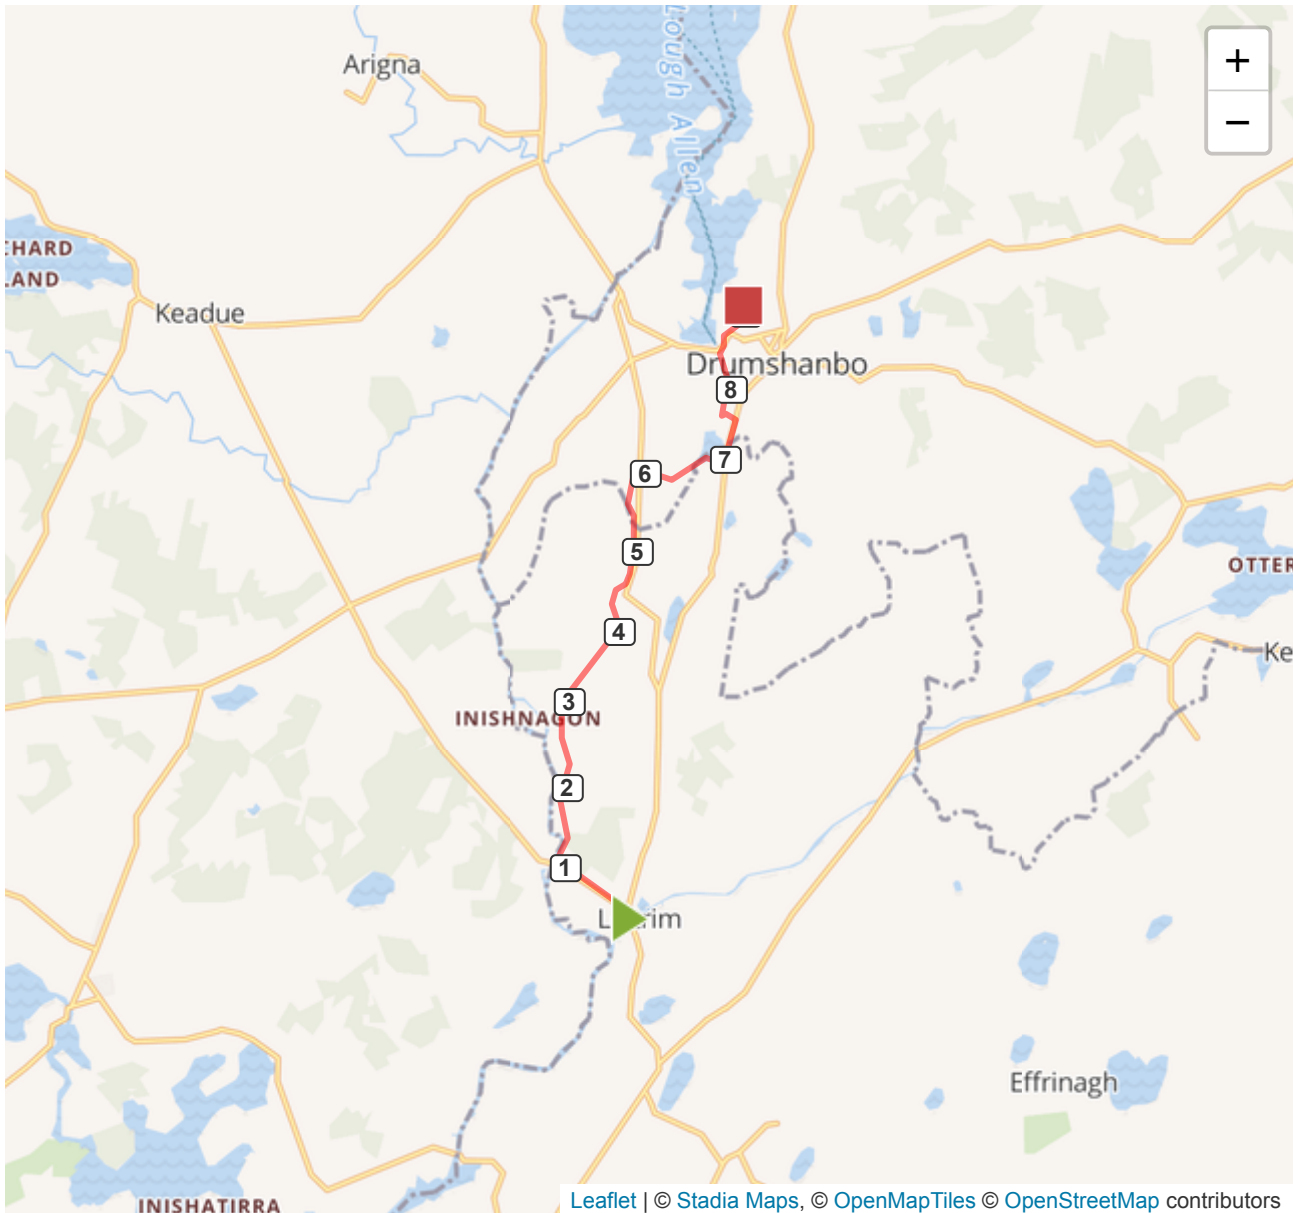

mapometer - Shannon Blueway

Distance
9.09 km

ascent
82 m

descent
76 m

Notes

Can Have turn around point at Acres Lake Amenity or continue along footpath to Drumshanbo Village or continue along Blueway to Lough Allen Hotel.