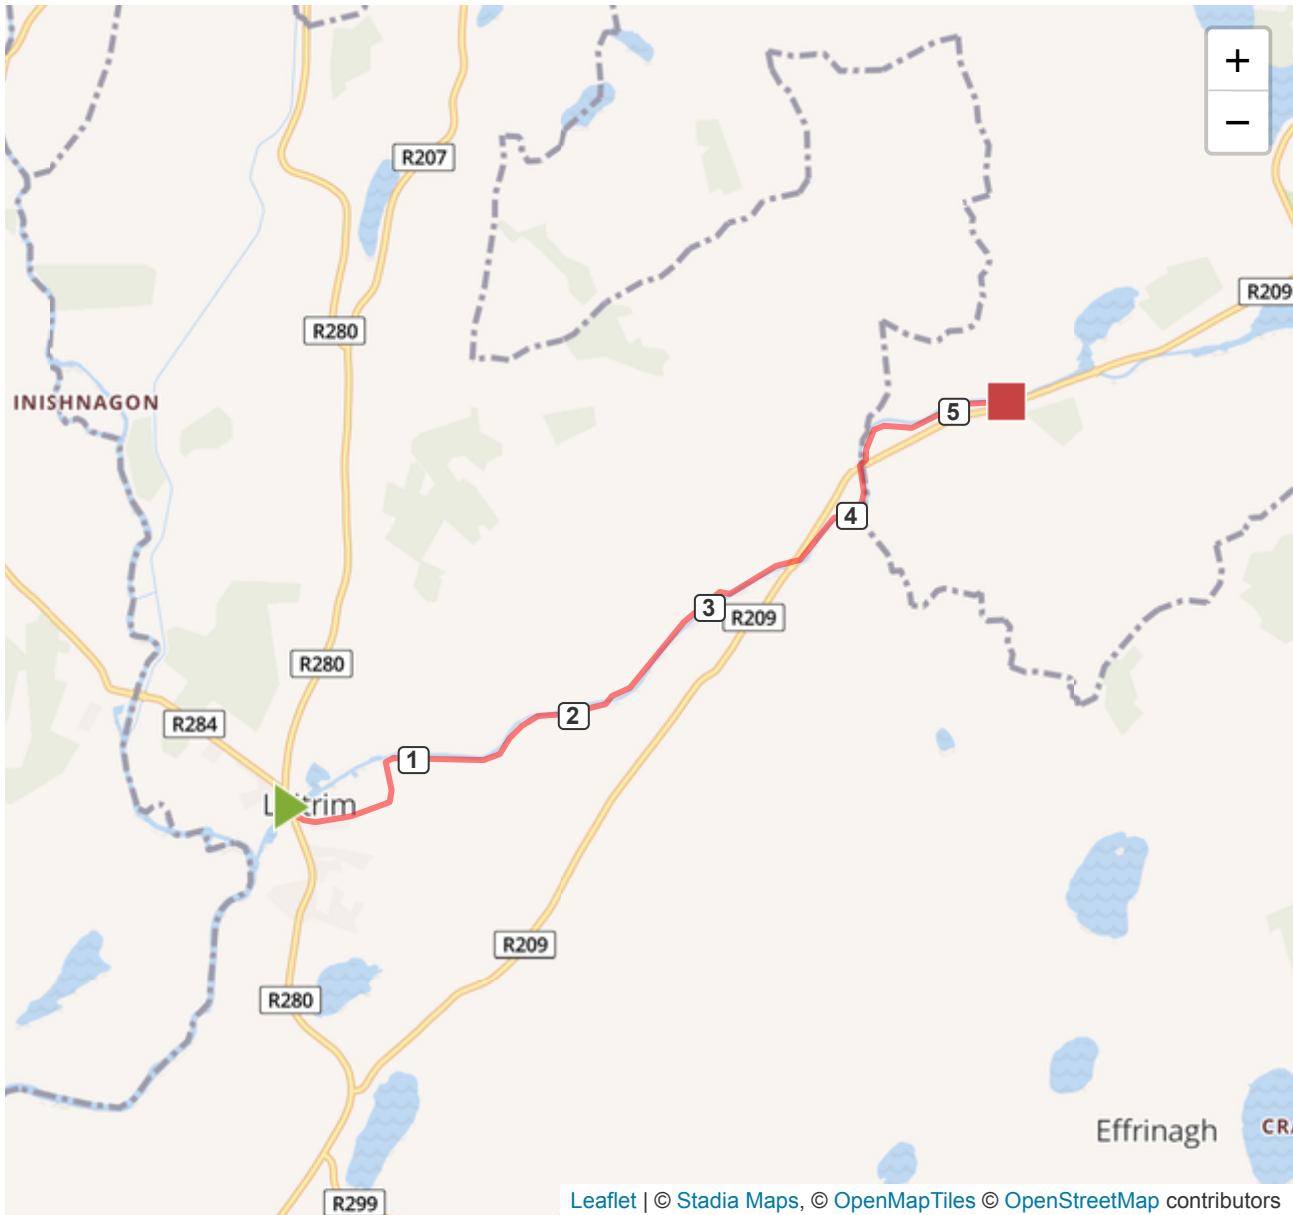

mapometer - Shannon Erne Blueway

Distance
5.32 km

ascent
38 m

descent
16 m